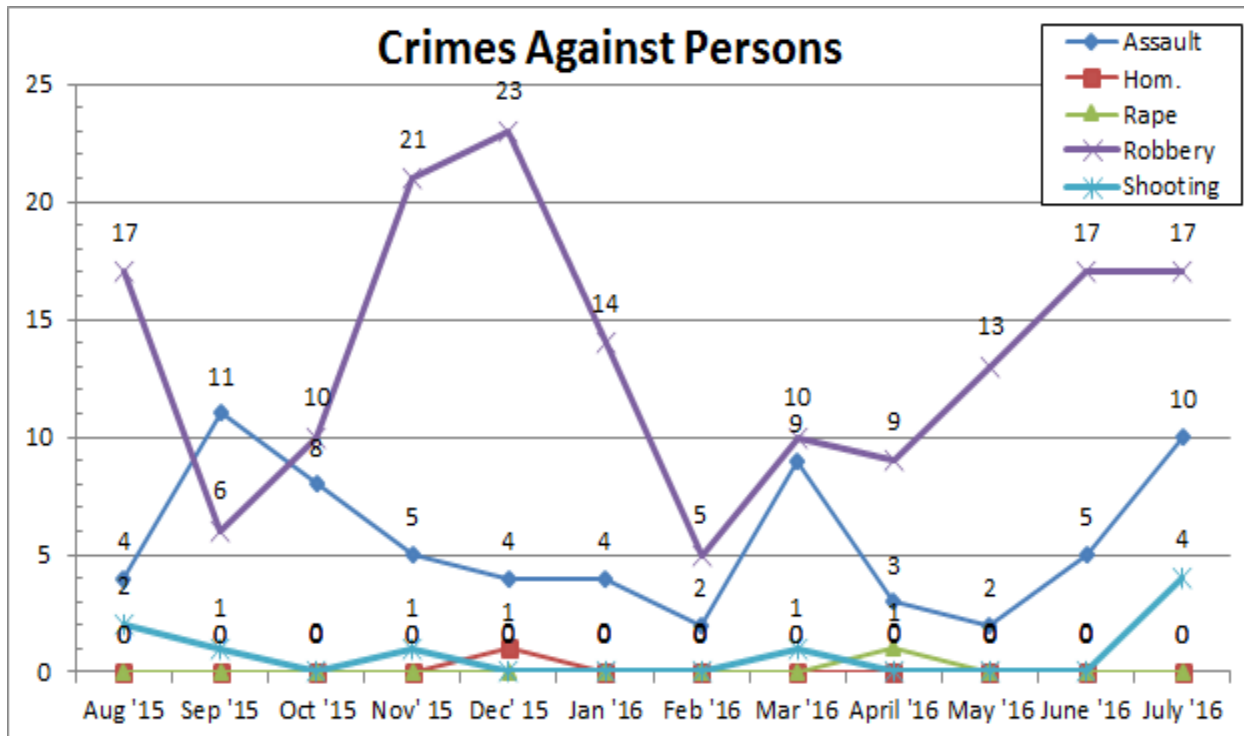

**Total Crimes (3 year comparison monthly)**

While total crimes decreased from June to July 2016, the total was higher than in 2015 and 2014. This is mainly due to the high number of larcenies and larceny from autos, which remained high in the month of July 2016. There was a significant decrease in larceny from autos in the CVCBD from June to July 2016 due to plain clothes units patrolling the area, resulting in significant arrests.

Total Crimes (3 year comparison monthly cumulative)

Year-to-date crime in the Benefits District is 0.7% higher in 2016 (430) than in 2015 (427), but 9.85% lower than in 2014 (477).

Crimes against Property (monthly during past year)

Incidents of auto theft, larceny, and larceny from auto all decreased from June to July 2016. There was an increase in commercial burglaries in July 2016.

Crimes against Persons (monthly during past year)

In the month of July 2016, incidents of robbery remained constant, and are cumulatively 9.5% less in 2016 than in 2015. The Northern District has conducted in-depth investigations in these robbery cases, which has resulted in arrests or warrants for a majority of the suspects. There were four shootings in July 2016 that stemmed from a single, targeted, gang-related incident.