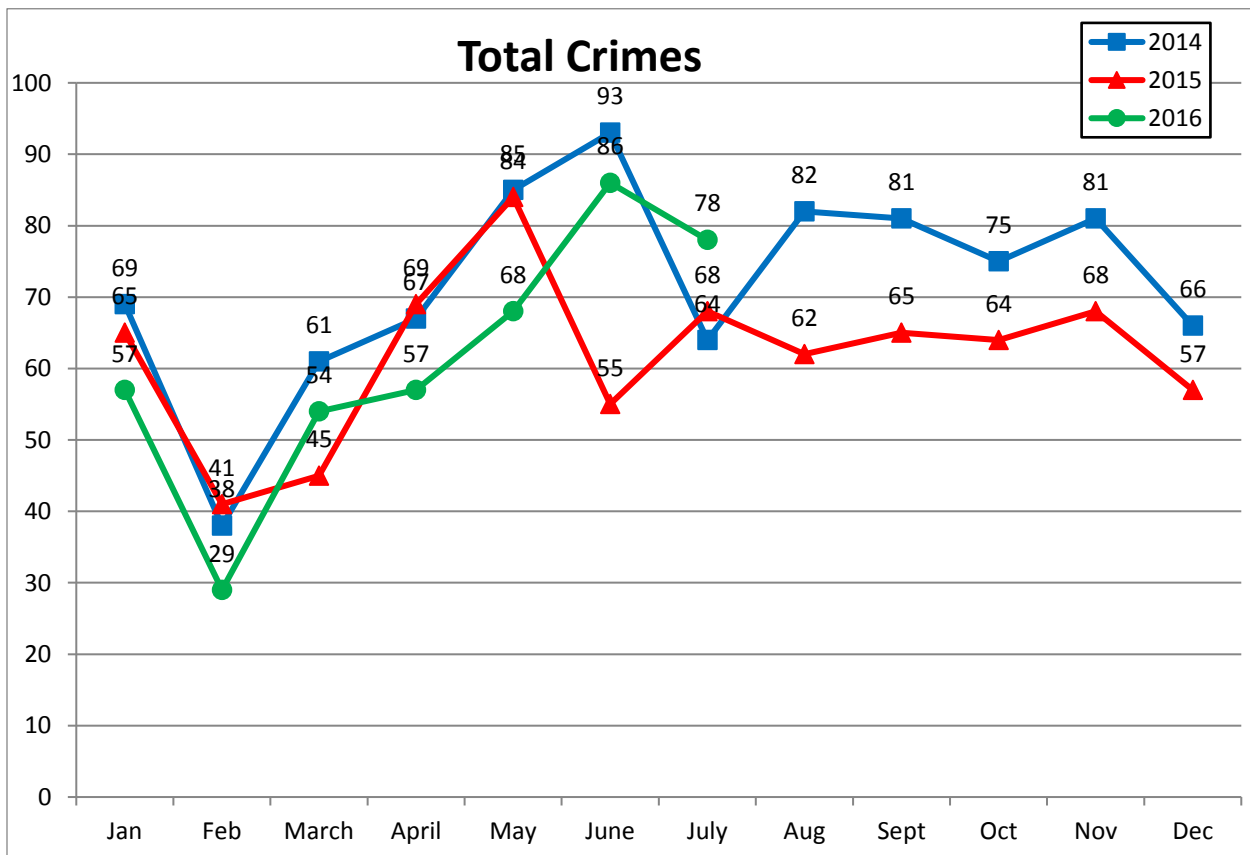

Total Crimes (3 year comparison monthly)

While total crimes decreased from June to July 2016, the total was higher than in 2015 and 2014. This is mainly due to the high number of larcenies and larceny from autos, which remained high in the month of July 2016. There was a significant decrease in larceny from autos in the CVCBD from June to July 2016 due to plain clothes units patrolling the area, resulting in significant arrests.