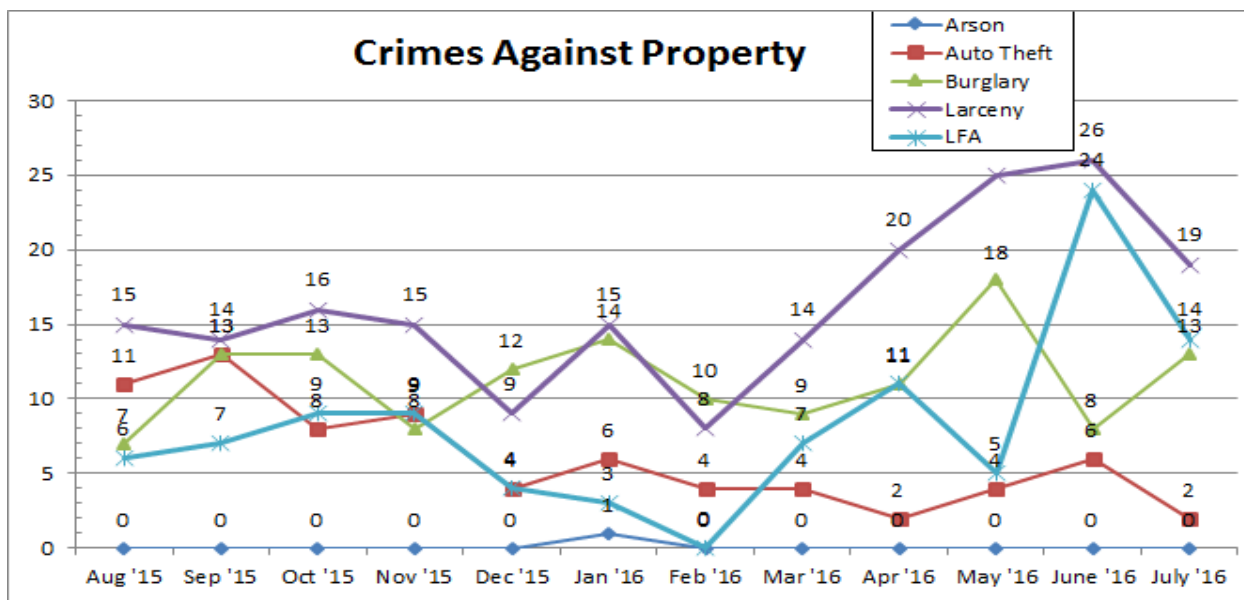

Crimes against Property (monthly during past year)

Incidents of auto theft, larceny, and larceny from auto all decreased from June to July 2016. There was an increase in commercial burglaries in July 2016.