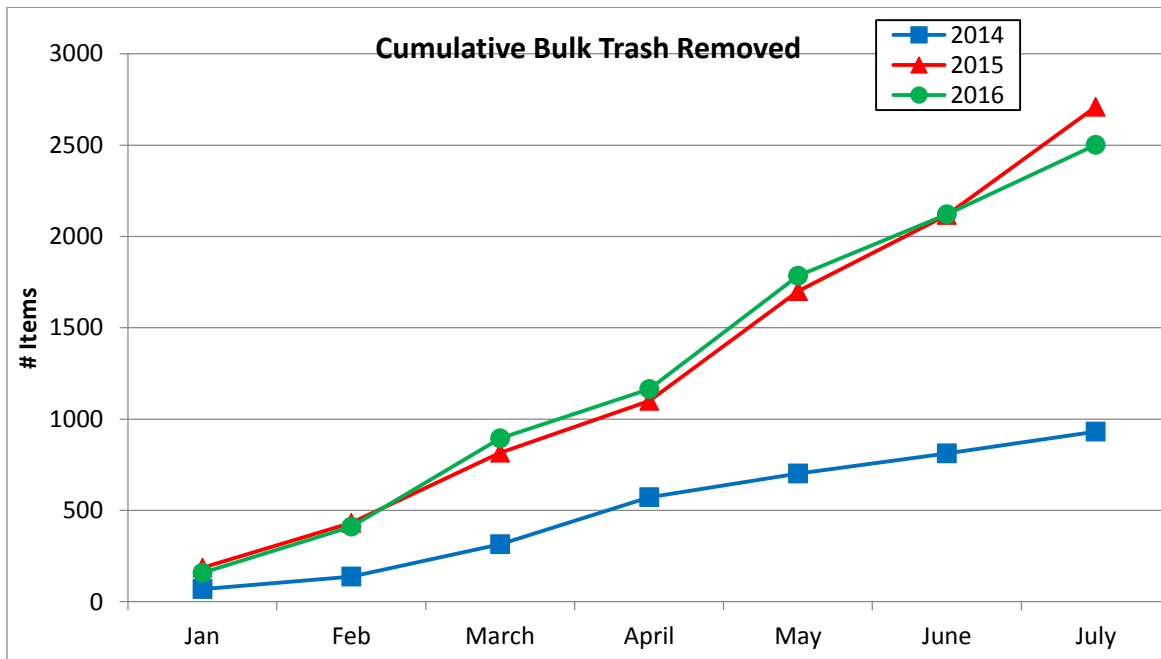

Bulk Trash Count:

OUTREACH SERVICES

- All The Dirt: 1
- Crime Alert: 3
- Other iContact emails: 3
- NextDoor: 3
- Facebook: 73