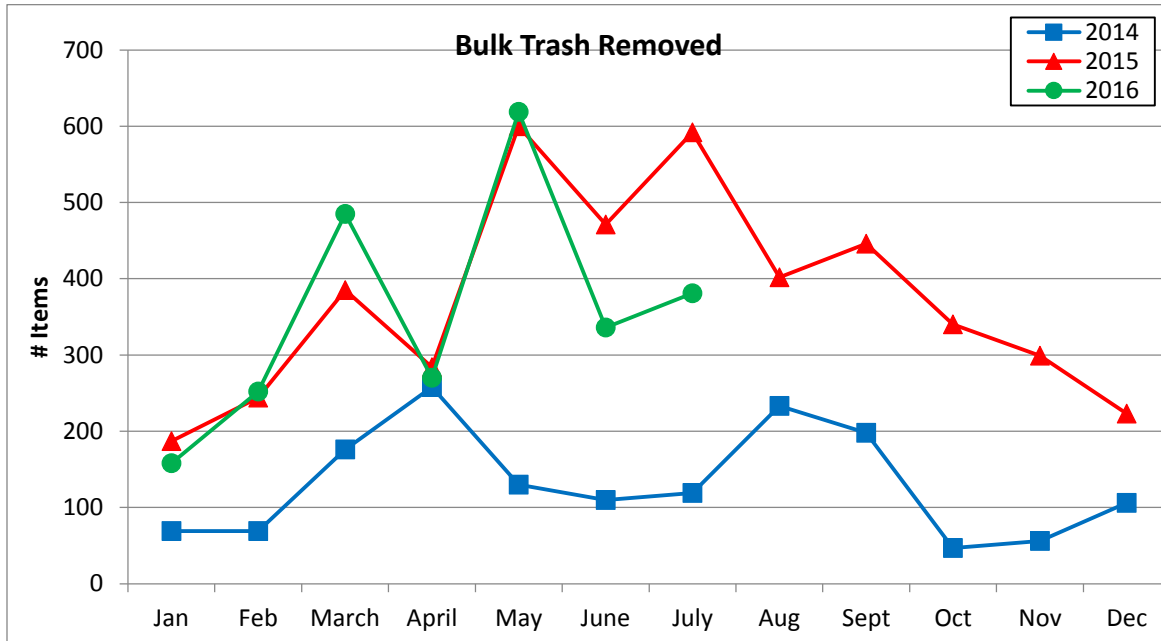

Bulk Trash Count:

OUTREACH SERVICES

- All The Dirt: 1
- Crime Alert: 3
- Other iContact emails: 3
- NextDoor: 3
- Facebook: 73