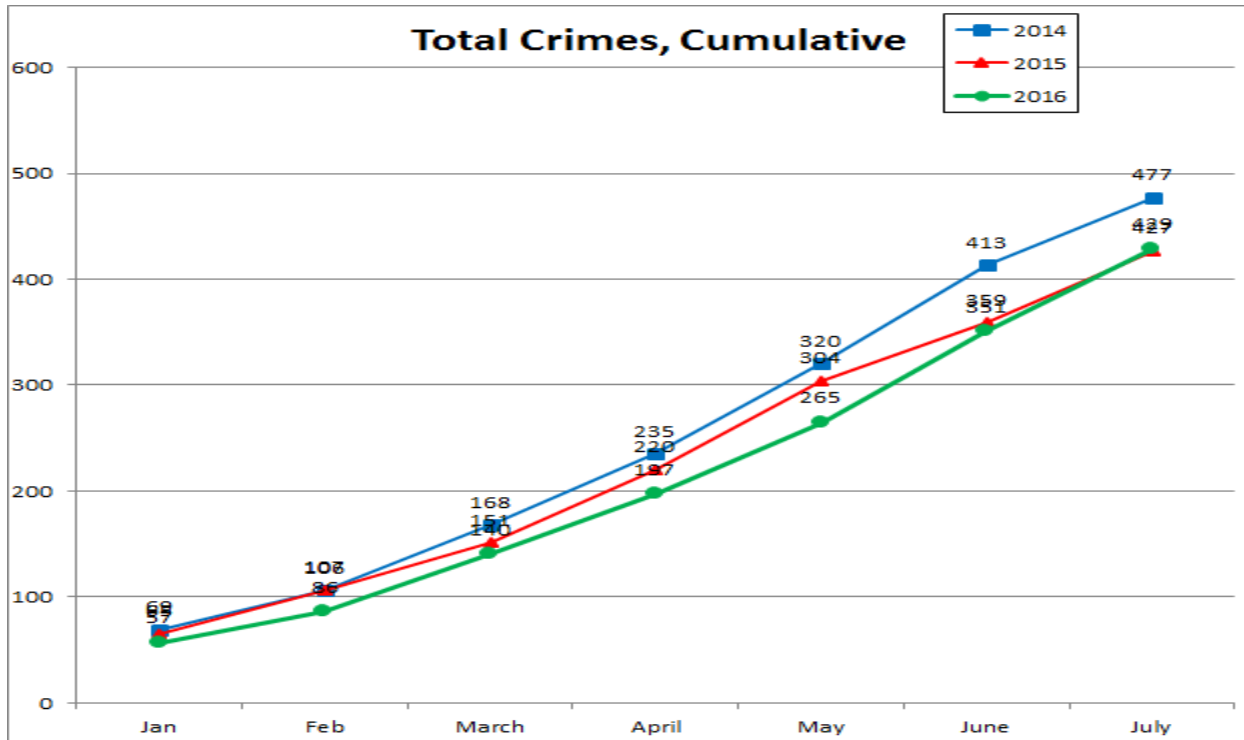

Total Crimes (3 year comparison monthly cumulative)

Year-to-date crime in the Benefits District is 0.7% higher in 2016 (430) than in 2015 (427), but 9.85% lower than in 2014 (477).